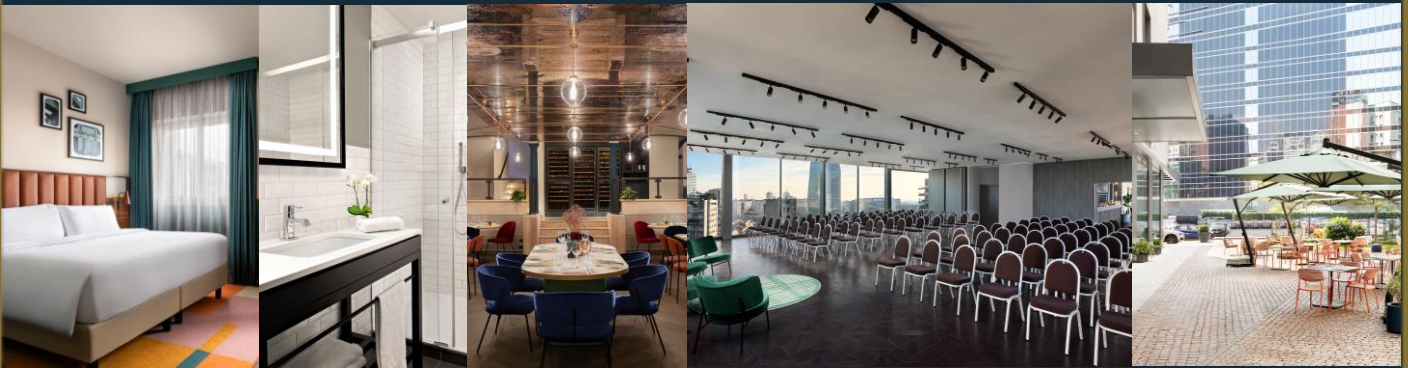

DUO MILAN

PORTA NUOVA

TRIBUTE PORTFOLIO

THE TRENDIEST BLEISURE HOTEL IN MILAN

With its 239 rooms and suites, vibrant design, and convenient location, the hotel is the ideal place for business and leisure in the heart of Milan.

ACCOMMODATION

- 239 Rooms & suites**
- Daily maid service
 - Steamer
 - Complimentary plastic free mineral water
 - Chrome cast TV
 - Mini bar
 - Hair dryer
 - Culti toileteries amenities
 - Safety Box
- Premium rooms**
- Sleepers and bathrobe
 - Umbrella
 - Espresso machine

MEETINGS & EVENTS

- Over 800 sqm meeting areas
 - Over 300 sqm F&B areas
 - Up to 155 pax in theatre style
- 5 Break out rooms for up to 50 pax in theatre style
- 1 Ticket Office for breaks
- 1 Creative Lounge for flexible events, ideal for showrooms and social events
- 1 Panoramic foyer
- 1 Panoramic plenary
- Green meeting option
- High speed Wi Fi
- Audio visual agency on request